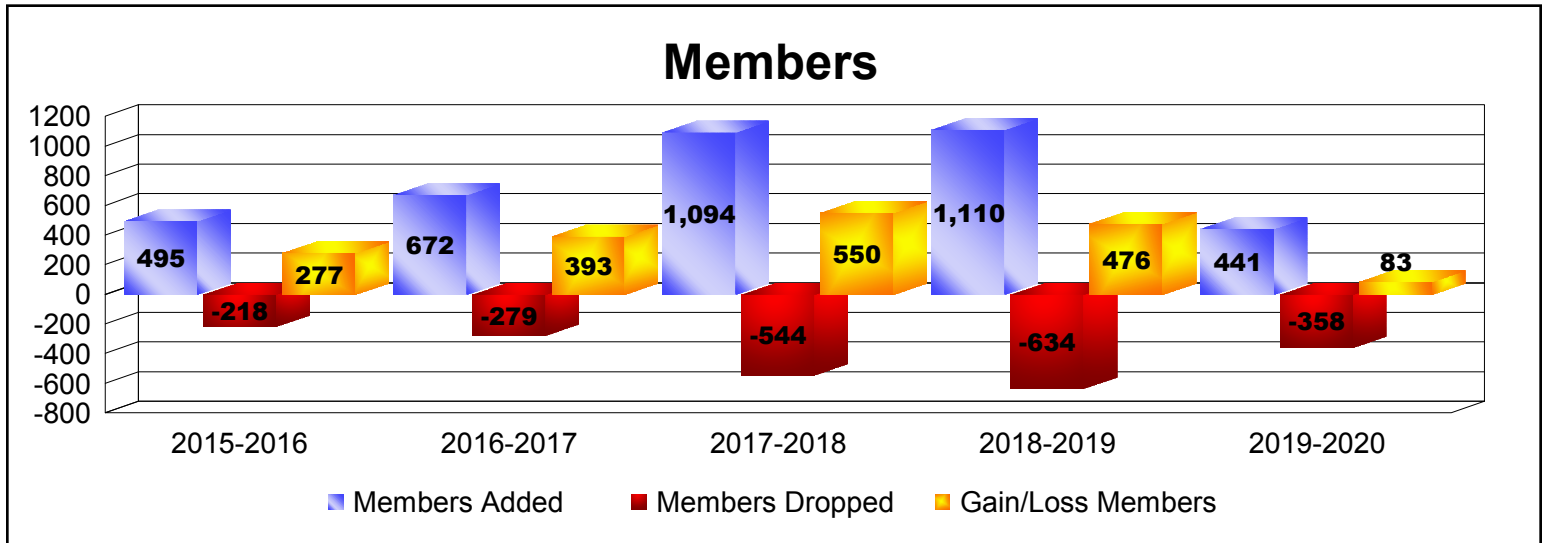

Year	New Clubs	Dropped Clubs	Gain/ Loss Clubs	New Members	Charter Members	Reinstate Members	Transfer Members	Total Member Added	Total Members Dropped	Gain/ Loss Members
2015-2016	6	-1	5	275	177	32	11	495	-218	277
2016-2017	9	-1	8	420	232	18	2	672	-279	393
2017-2018	17	-1	16	563	488	31	12	1094	-544	550
2018-2019	21	-6	15	430	631	45	4	1110	-634	476
2019-2020	9	-10	-1	214	218	2	7	441	-358	83
<b>Average</b>	<b>12</b>	<b>-4</b>	<b>9</b>	<b>380</b>	<b>349</b>	<b>26</b>	<b>7</b>	<b>762</b>	<b>-407</b>	<b>356</b>

Year	New Clubs	Dropped Clubs	Gain/ Loss Clubs	New Members	Charter Members	Reinstate Members	Transfer Members	Total Member Added	Total Members Dropped	Gain/ Loss Members
2015-2016	0	0	0	30	0	1	0	31	-4	27
2016-2017	0	0	0	21	0	1	0	22	-25	-3
2017-2018	0	0	0	3	0	2	0	5	-19	-14
2018-2019	0	0	0	0	0	0	0	0	-15	-15
2019-2020	0	0	0	0	0	0	0	0	0	0
<b>Average</b>	<b>0</b>	<b>0</b>	<b>0</b>	<b>11</b>	<b>0</b>	<b>1</b>	<b>0</b>	<b>12</b>	<b>-13</b>	<b>-1</b>