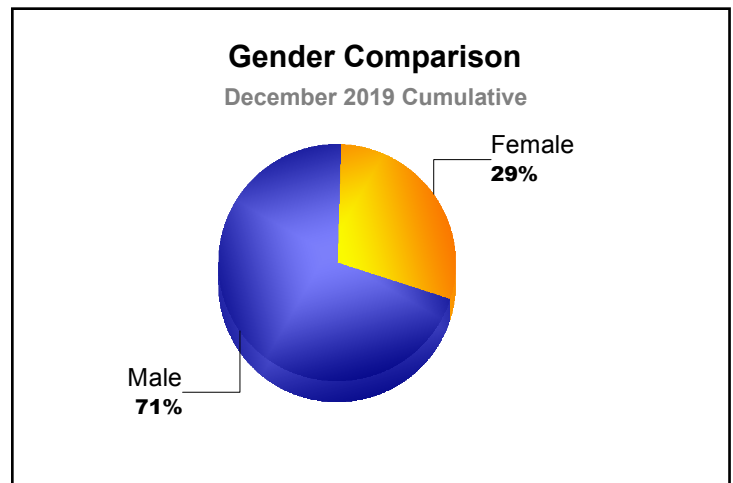

Year	New Clubs	Dropped Clubs	Gain/ Loss Clubs	New Members	Charter Members	Reinstate Members	Transfer Members	Total Member Added	Total Members Dropped	Gain/ Loss Members
2015-2016	6	-1	5	275	177	32	11	495	-218	277
2016-2017	9	-1	8	420	232	18	2	672	-279	393
2017-2018	17	-1	16	563	488	31	12	1094	-544	550
2018-2019	21	-6	15	430	631	45	4	1110	-634	476
2019-2020	9	-10	-1	214	218	2	7	441	-358	83
<b>Average</b>	<b>12</b>	<b>-4</b>	<b>9</b>	<b>380</b>	<b>349</b>	<b>26</b>	<b>7</b>	<b>762</b>	<b>-407</b>	<b>356</b>