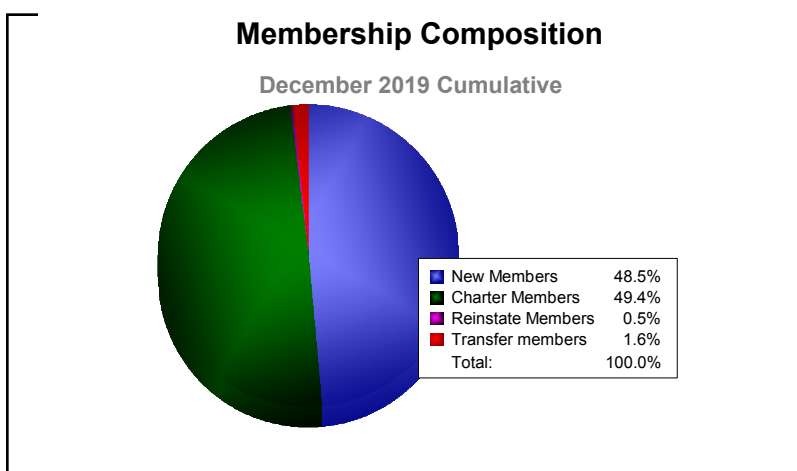

Year	New Clubs	Dropped Clubs	Gain/ Loss Clubs	New Members	Charter Members	Reinstate Members	Transfer Members	Total Member Added	Total Members Dropped	Gain/ Loss Members
2015-2016	6	-1	5	275	177	32	11	495	-218	277
2016-2017	9	-1	8	420	232	18	2	672	-279	393
2017-2018	17	-1	16	563	488	31	12	1094	-544	550
2018-2019	21	-6	15	430	631	45	4	1110	-634	476
2019-2020	9	-10	-1	214	218	2	7	441	-358	83
<b>Average</b>	<b>12</b>	<b>-4</b>	<b>9</b>	<b>380</b>	<b>349</b>	<b>26</b>	<b>7</b>	<b>762</b>	<b>-407</b>	<b>356</b>

Year	New Clubs	Dropped Clubs	Gain/ Loss Clubs	New Members	Charter Members	Reinstate Members	Transfer Members	Total Member Added	Total Members Dropped	Gain/ Loss Members
2015-2016	0	0	0	30	0	1	0	31	-4	27
2016-2017	0	0	0	21	0	1	0	22	-25	-3
2017-2018	0	0	0	3	0	2	0	5	-19	-14
2018-2019	0	0	0	0	0	0	0	0	-15	-15
2019-2020	0	0	0	0	0	0	0	0	0	0
<b>Average</b>	<b>0</b>	<b>0</b>	<b>0</b>	<b>11</b>	<b>0</b>	<b>1</b>	<b>0</b>	<b>12</b>	<b>-13</b>	<b>-1</b>