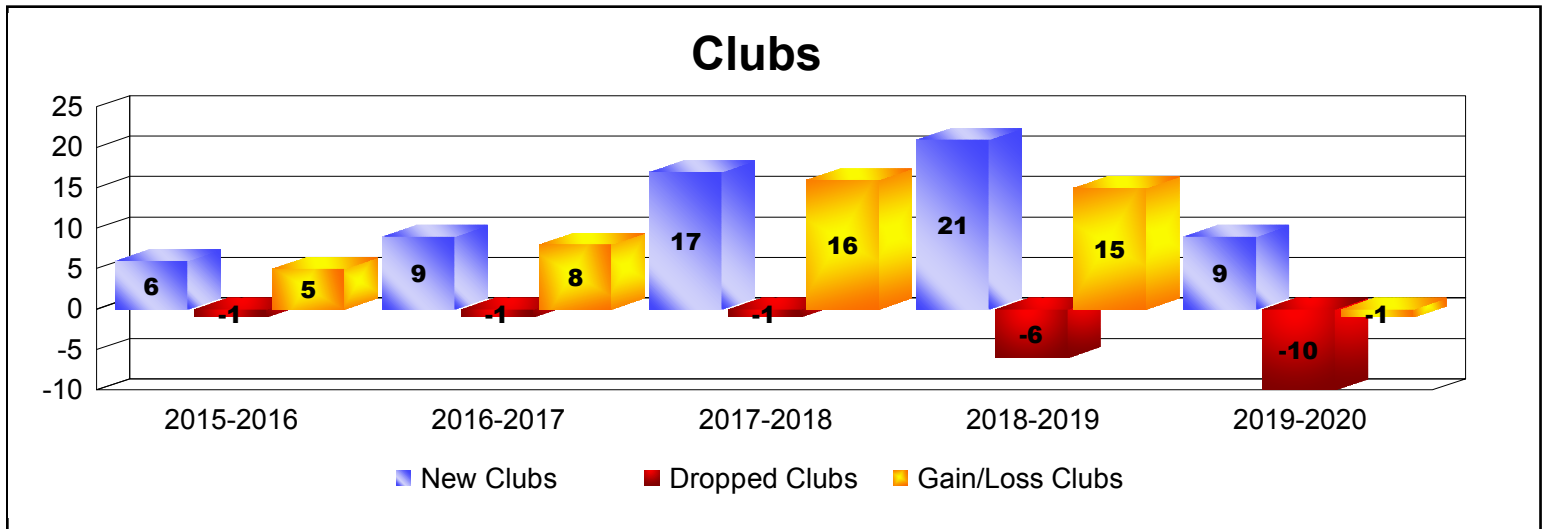

Year	New Clubs	Dropped Clubs	Gain/ Loss Clubs	New Members	Charter Members	Reinstate Members	Transfer Members	Total Member Added	Total Members Dropped	Gain/ Loss Members
2015-2016	6	-1	5	275	177	32	11	495	-218	277
2016-2017	9	-1	8	420	232	18	2	672	-279	393
2017-2018	17	-1	16	563	488	31	12	1094	-544	550
2018-2019	21	-6	15	430	631	45	4	1110	-634	476
2019-2020	9	-10	-1	214	218	2	7	441	-358	83
<b>Average</b>	<b>12</b>	<b>-4</b>	<b>9</b>	<b>380</b>	<b>349</b>	<b>26</b>	<b>7</b>	<b>762</b>	<b>-407</b>	<b>356</b>

Year	New Clubs	Dropped Clubs	Gain/ Loss Clubs	New Members	Charter Members	Reinstate Members	Transfer Members	Total Member Added	Total Members Dropped	Gain/ Loss Members
2015-2016	0	0	0	30	0	1	0	31	-4	27
2016-2017	0	0	0	21	0	1	0	22	-25	-3
2017-2018	0	0	0	3	0	2	0	5	-19	-14
2018-2019	0	0	0	0	0	0	0	0	-15	-15
2019-2020	0	0	0	0	0	0	0	0	0	0
<b>Average</b>	<b>0</b>	<b>0</b>	<b>0</b>	<b>11</b>	<b>0</b>	<b>1</b>	<b>0</b>	<b>12</b>	<b>-13</b>	<b>-1</b>